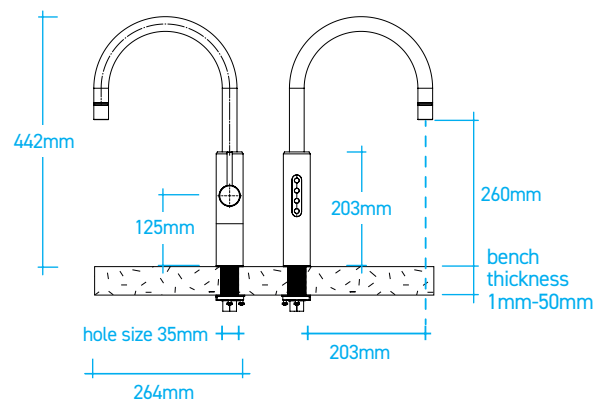

2. CHOOSE YOUR PREFERRED FINISH

**Special Order Finishes: Longer lead times may apply.*

Multifunction Mixer Tap G

Award winning multifunction dispenser capable of dispensing filtered drinking water and domestic water for the sink from a single fixture. Requires Hot & Cold mains connection.

Add 'G' and finish code to product code (906100GCH)

Contact your Specification Representative today to create your ideal Project Spec.

0800 636 0 636

www.billi.co.nz